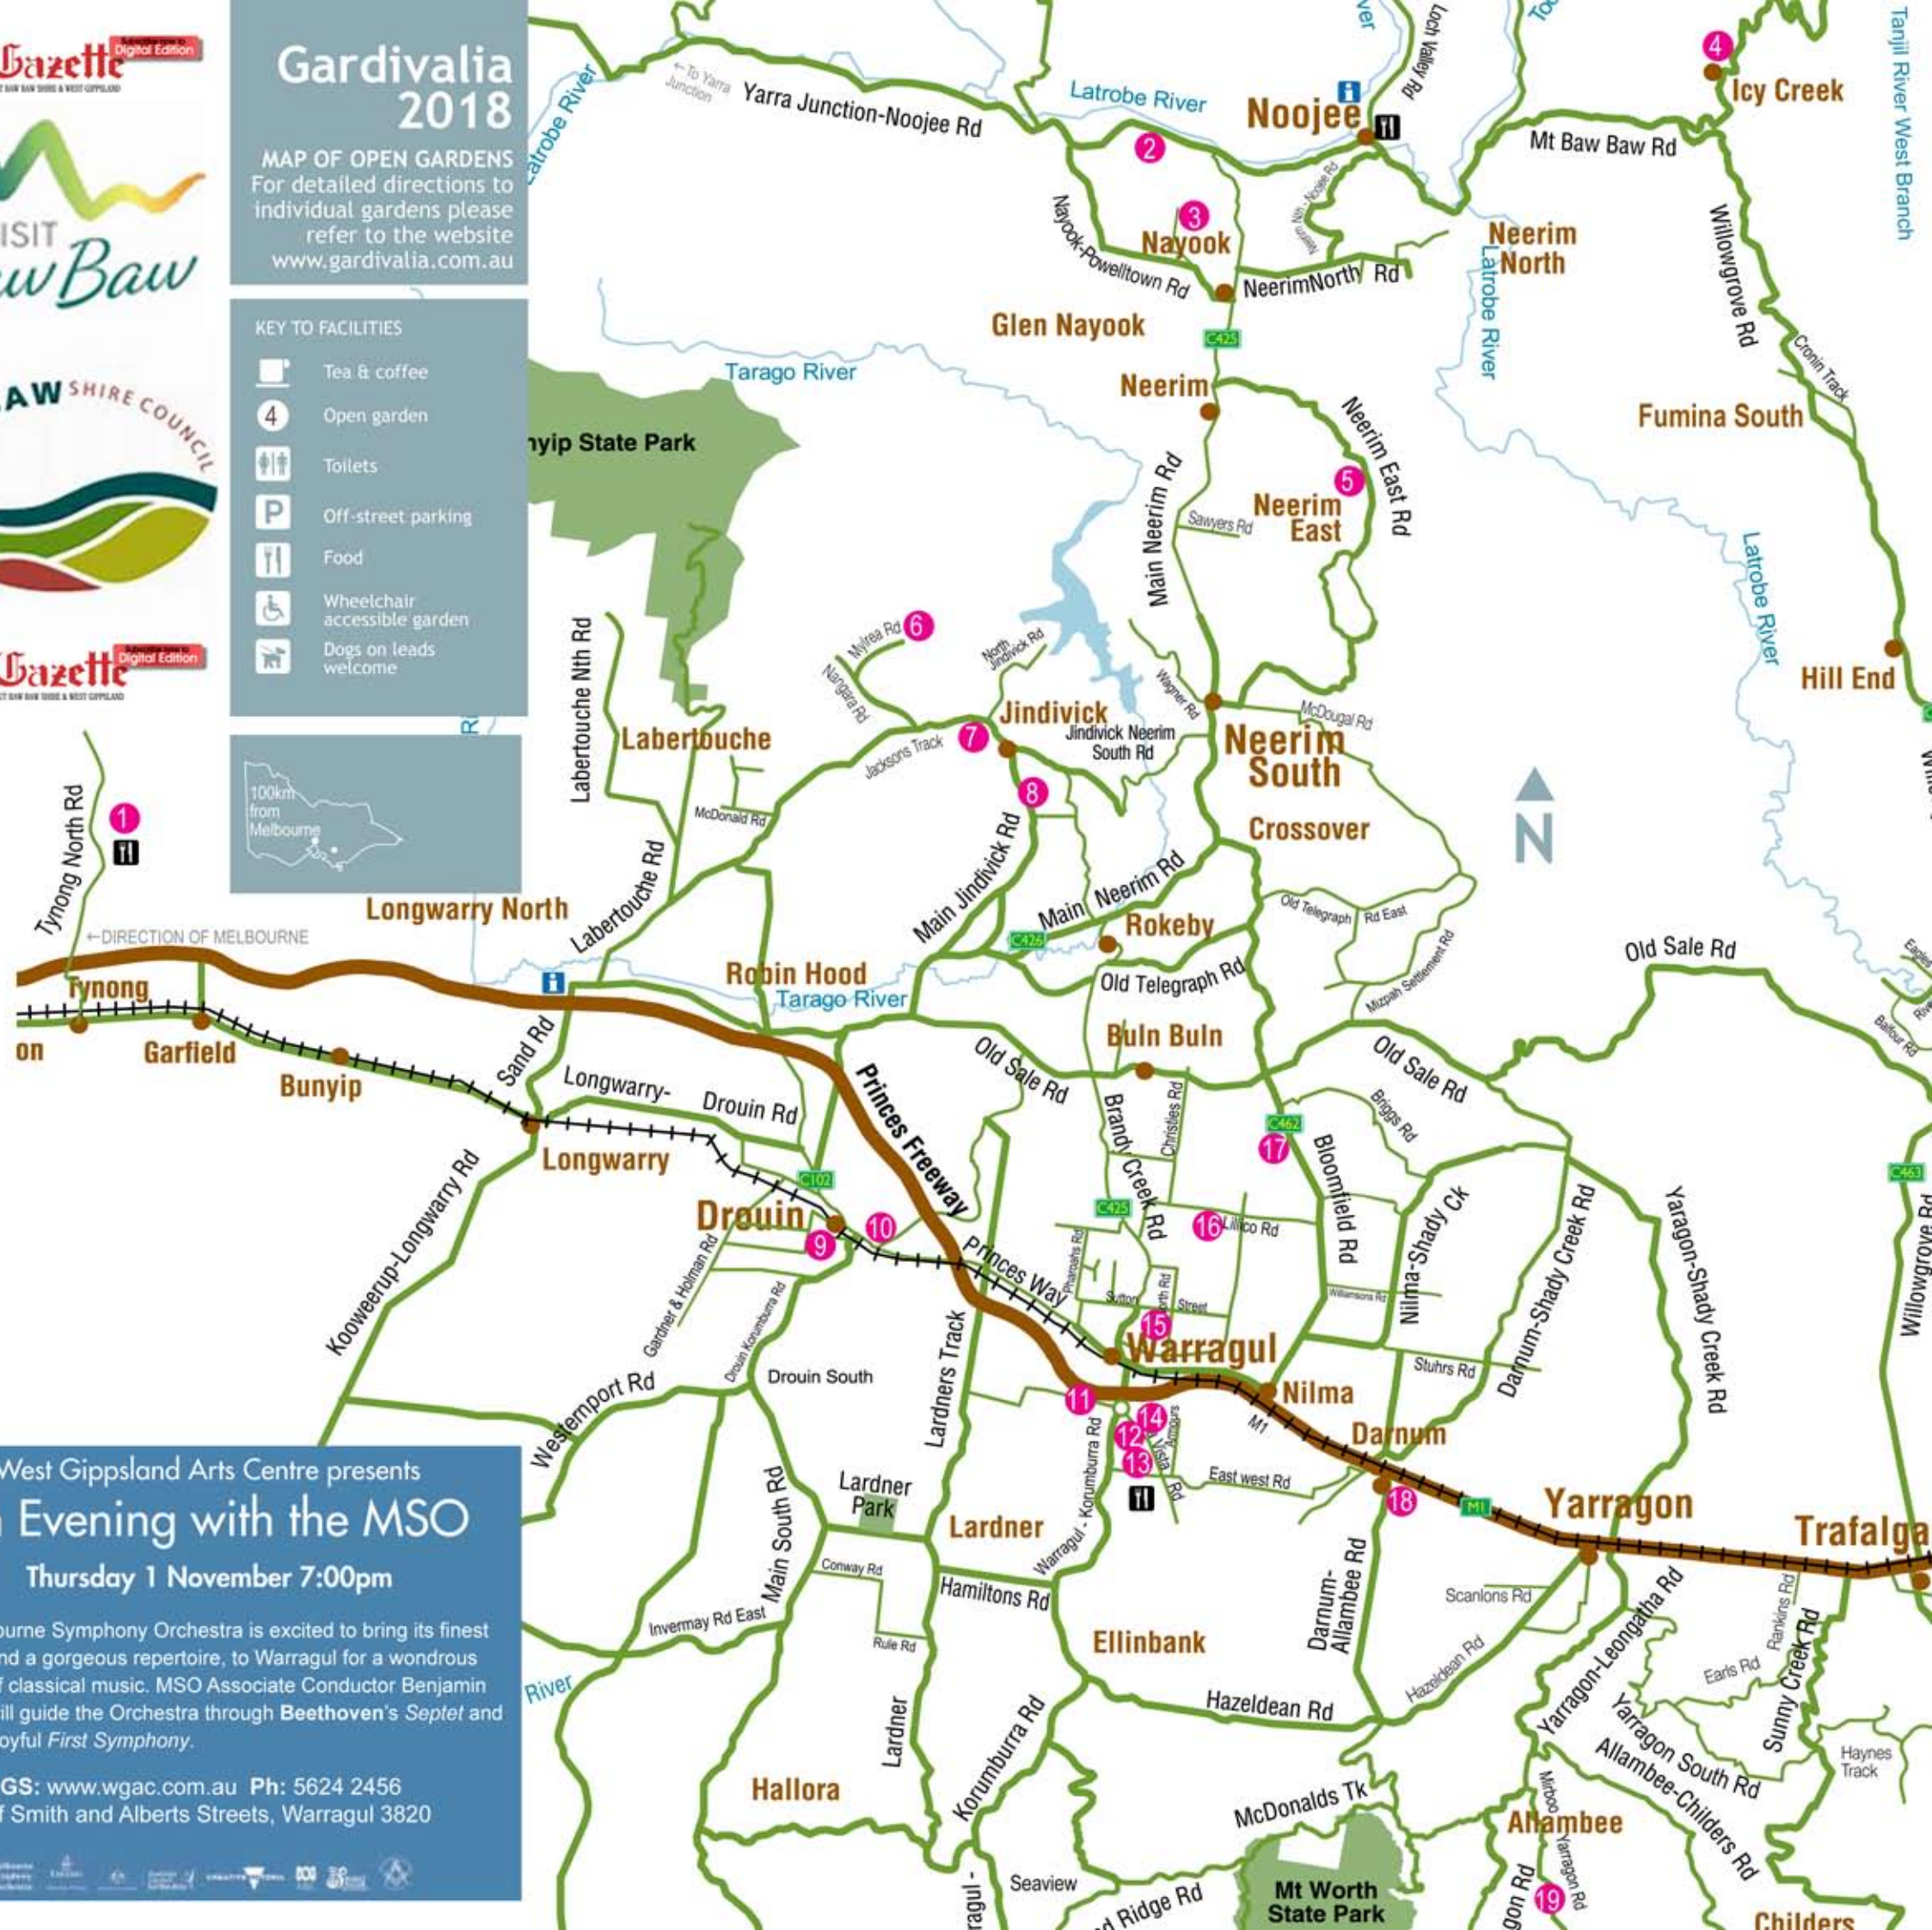

Gardivalia 2018

MAP OF OPEN GARDENS
For detailed directions to individual gardens please refer to the website www.gardivalia.com.au

KEY TO FACILITIES

- Tea & coffee
- Open garden
- Toilets
- Off-street parking
- Food
- Wheelchair accessible garden
- Dogs on leads welcome

SUN 28th

West Gippsland Arts Centre presents
An Evening with the MSO
Thursday 1 November 7:00pm

The Melbourne Symphony Orchestra is excited to bring its finest players, and a gorgeous repertoire, to Warragul for a wondrous evening of classical music. MSO Associate Conductor Benjamin Northey will guide the Orchestra through **Beethoven's Septet** and **Brahms' joyful First Symphony**.

BOOKINGS: www.wgac.com.au Ph: 5624 2456
Corner of Smith and Alberts Streets, Warragul 3820